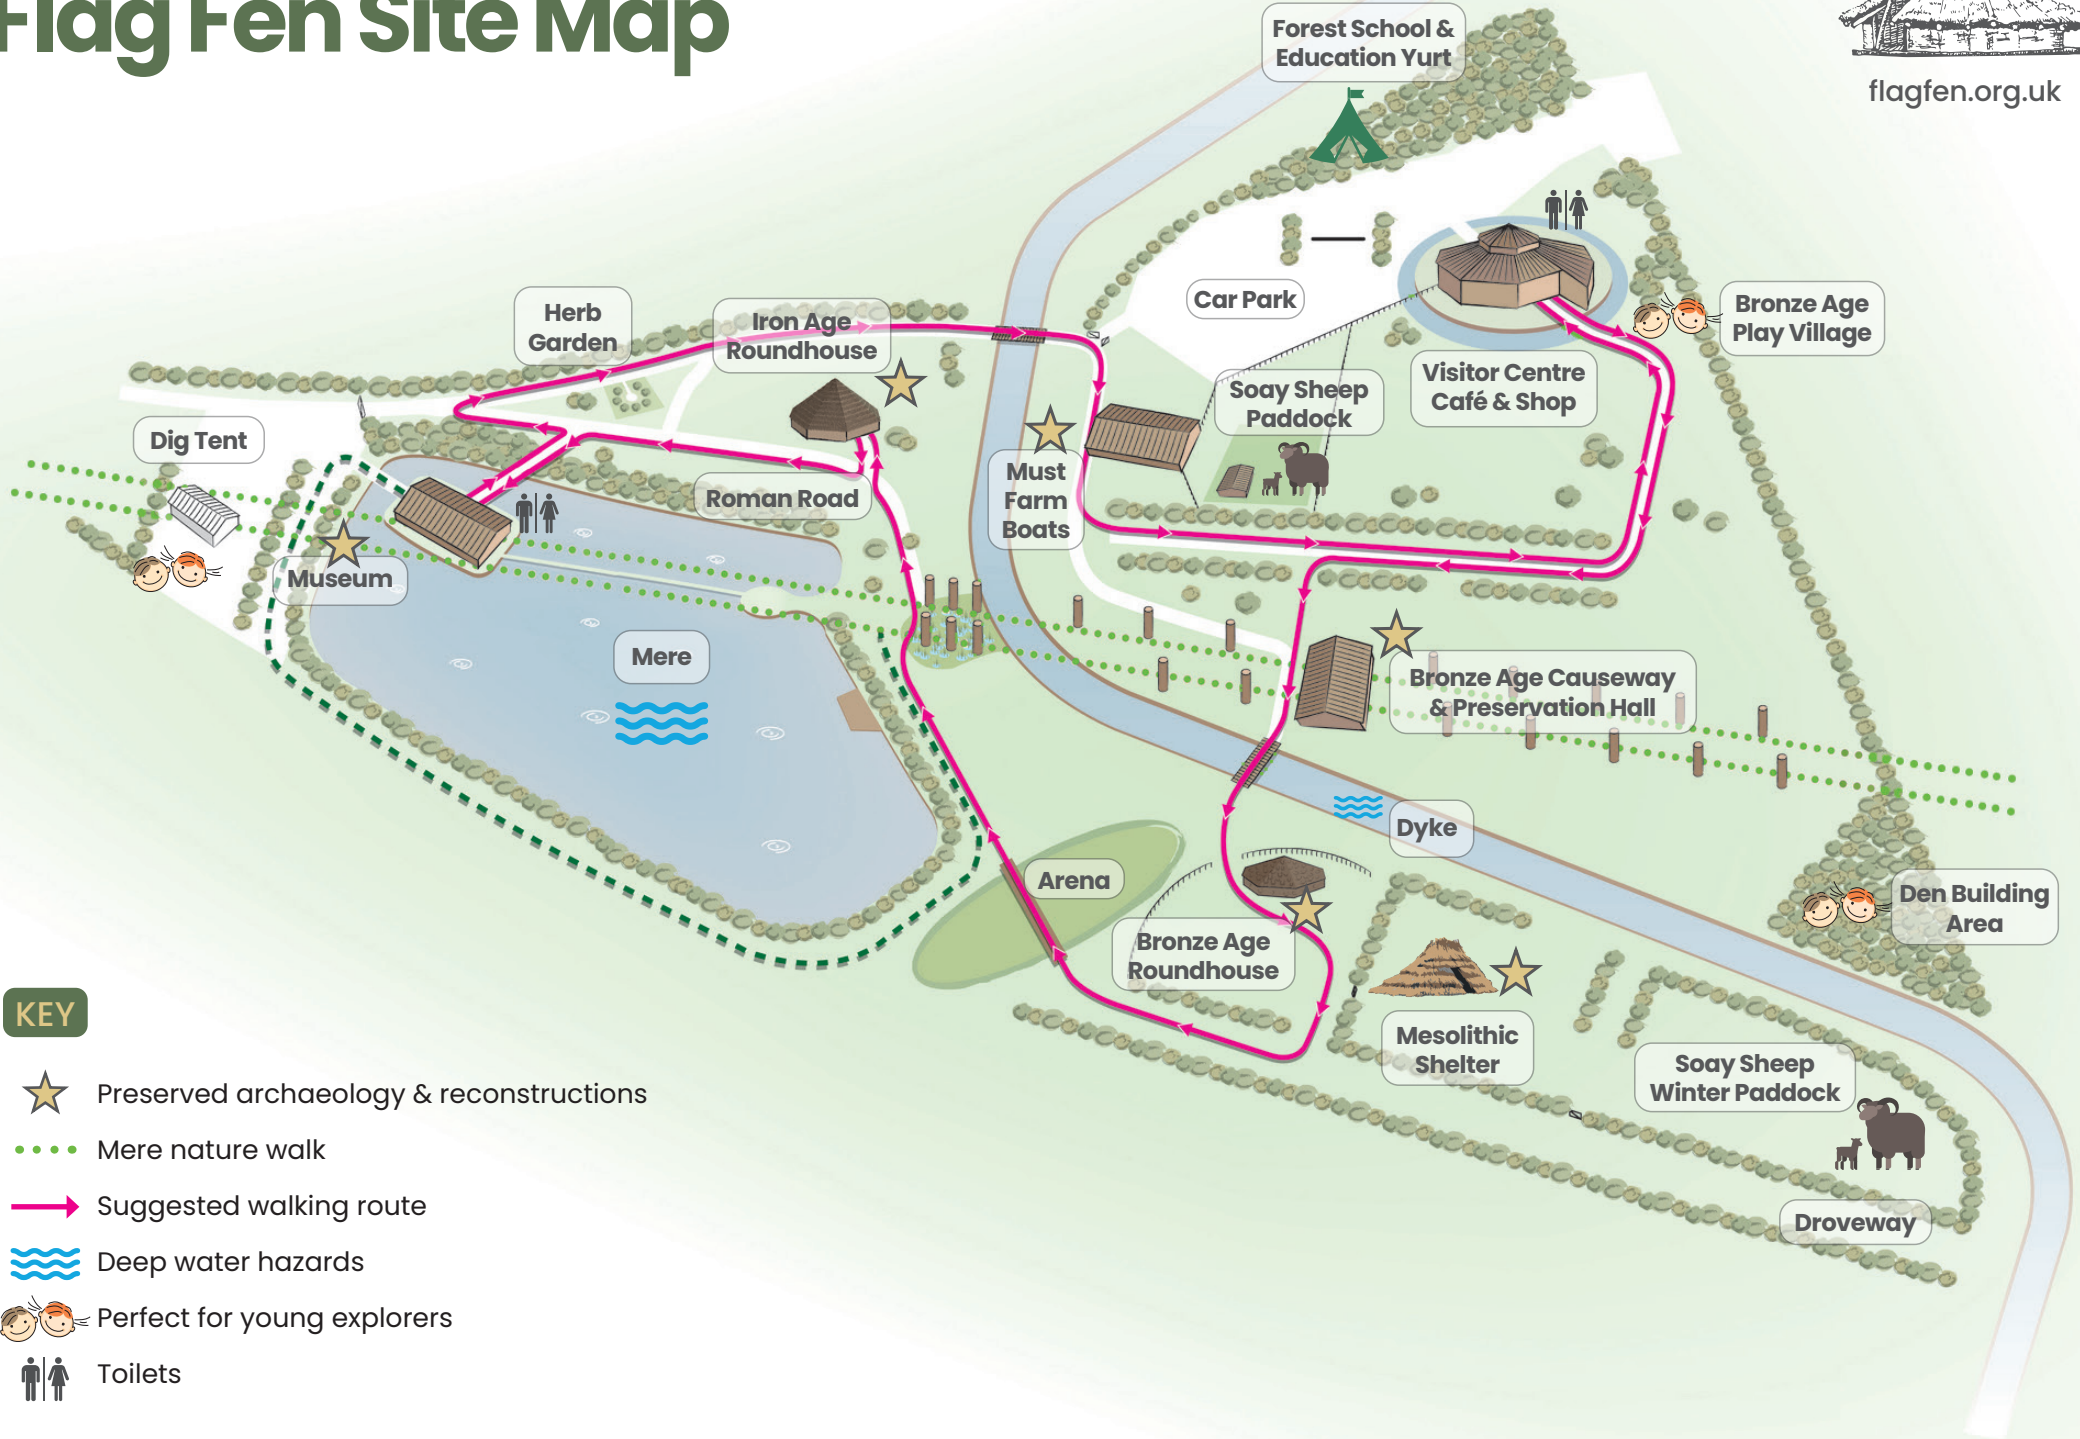

Flag Fen Site Map

flagfen.org.uk

KEY

- ★ Preserved archaeology & reconstructions
- Mere nature walk
- ➔ Suggested walking route
- 🌊 Deep water hazards
- 👧👦 Perfect for young explorers
- 🚻 Toilets